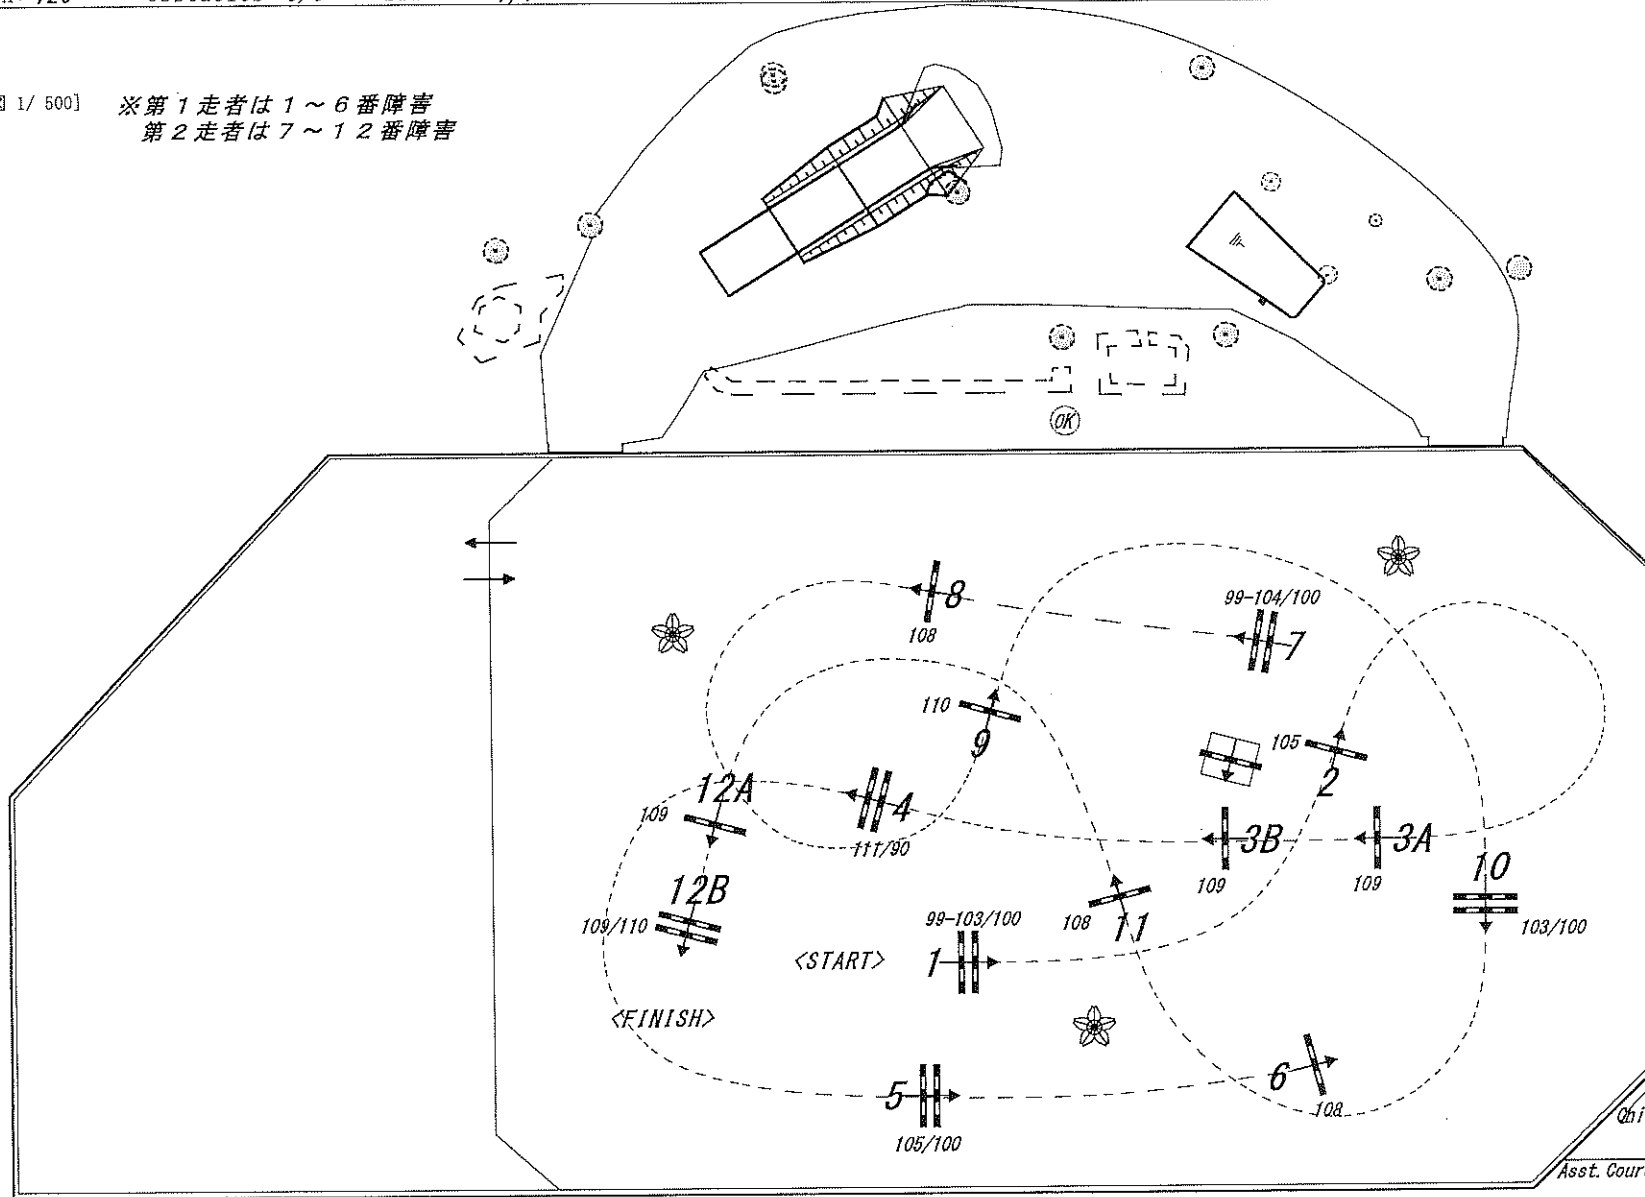

第78回国民スポーツ大会 SAGA2024馬術競技
#16 少年リレー競技

Date: 2024.10/9-13
Venue: MIKI HORSE LAND PARK

Table: C FEI Re/Art.: 239.263

1st. JUMP OFF:

Speed: - m/min
Length: 230/280m
Time allowed: - sec
Time limit: 120 sec
Penalty time: 4 sec

Length: m
Time allowed: sec
Time limit: sec
Penalty time: sec

3-3
10.5修正

Height: 120 Obstacles: 6/6 Efforts: 7/7

Obstacles: Efforts:

[経路図 1/500] ※第1走者は1~6番障害
第2走者は7~12番障害

Chief Course Designer: MURATA Tatsuya
Course Designer: KINURA Yuya
TAKAHASHI Shoichi
Asst. Course Designer: YAMAGISHI Tatsuhiro
NAKANURA Masakazu/ISHIKORI Yutaka
KOYAKE Toshitsugu/OMURA Nobuyuki
TAMEGAI Yukio